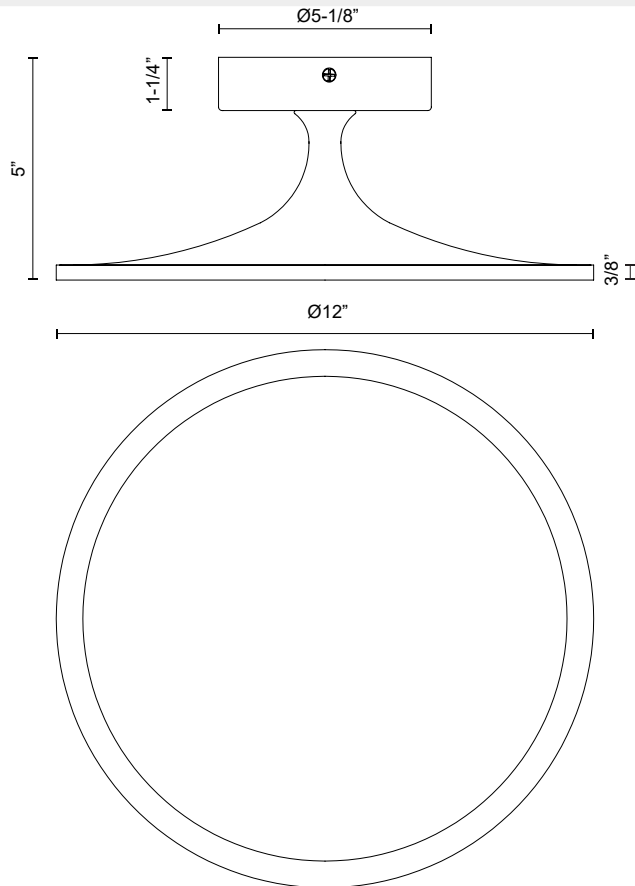

alora mood

P. 1.855.855.8926

CANADA: 19054 28TH Avenue Surrey - BC V3Z 6M3

USA: 3035 E. Lone Mountain Rd - Las Vegas, NV, 89081

ISSA SF418012

FIXTURE DIMENSIONS	D12" x H5"
LIGHT SOURCE	LED with DC Driver
WATTAGE	20W
TOTAL LUMENS	1600lm
DELIVERED LUMENS	700lm*
VOLTAGE	120V
COLOR TEMPERATURE	3000K
CRI (RA)	90CRI
DIMMABLE	Yes, TRIAC or ELV Dimmer (Not Included)
DIFFUSER DETAILS	Frosted Acrylic
MATERIAL	Aluminum + Steel
LOCATION	Dry
CANOPY DIMENSIONS	D5-1/8" x H1-1/4"
CEC TITLE 24 JA8	Yes, JA8-2022
PAINT FINISH	BG01; MB01; WH01;

[D - Diameter, L - Length, W - Width, H - Height, E - Extension]

AVAILABLE FINISHES:

SF418012BG
Brushed Gold

SF418012MB
Matte Black

SF418012WH
White

*For complete warranty terms, please visit: www.aloralighting.com/warranty