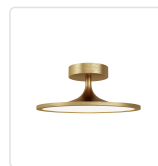

alora mood

P. 1.855.855.8926

CANADA: 19054 28TH Avenue Surrey - BC V3Z 6M3

USA: 3035 E. Lone Mountain Rd - Las Vegas, NV, 89081

ISSA SF418012

FIXTURE DIMENSIONS	D12" x H5"
LIGHT SOURCE	LED with DC Driver
WATTAGE	20W
TOTAL LUMENS	1600lm
DELIVERED LUMENS	700lm*
VOLTAGE	120V
COLOR TEMPERATURE	3000K
CRI (RA)	90CRI
DIMMABLE	Yes, TRIAC or ELV Dimmer (Not Included)
DIFFUSER DETAILS	Frosted Acrylic
MATERIAL	Aluminum + Steel
LOCATION	Dry
CANOPY DIMENSIONS	D5-1/8" x H1-1/4"
CEC TITLE 24 JA8	Yes, JA8-2022
PAINT FINISH	BG01; MB01; WH01;

[D - Diameter, L - Length, W - Width, H - Height, E - Extension]

AVAILABLE FINISHES:

SF418012BG
Brushed Gold

SF418012MB
Matte Black

SF418012WH
White

*For complete warranty terms, please visit: www.aloralighting.com/warranty